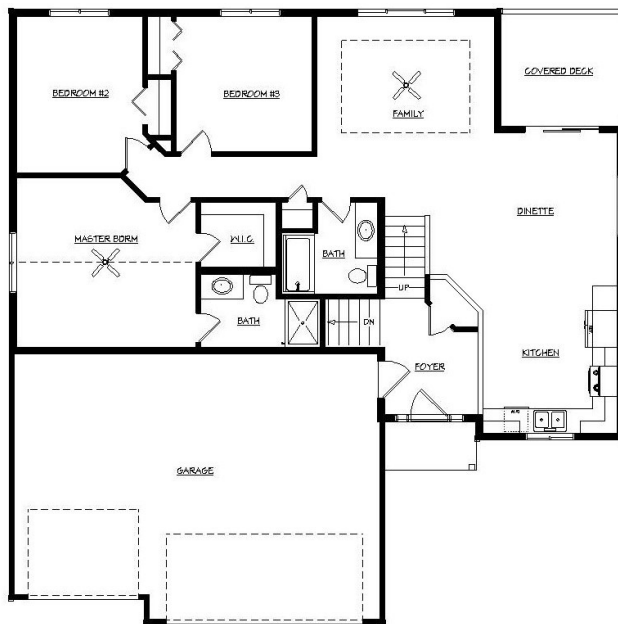

THE BELLEVUE

2,742 Sq.Ft. - 5 Bedroom 3 Bath

This practical designed split level includes 5 large bedrooms with 3 baths. The spacious master bedroom includes a walk in closet and 3/4 master bath. Spacious main floor living area with a large family room, dinette and eat-in kitchen area and much more!! Lower level has 2 bedrooms, family room w/gas fireplace, and 3/4 bath. This home includes sod and a generous landscape, lighting, carpet and appliance allowance. A great use of square footage.

INCLUDED FEATURES:

- Covered Front Porch
- Oversized 3 Car Garage
- 8' Ceilings Main Level
- Stainless Appliances
- Wide White Enameled Trim
- 2-Panel White Doors
- Brushed Nickel Hardware
- Luxury vinyl plank flooring
- Covered cedar deck
- High efficiency Furnace