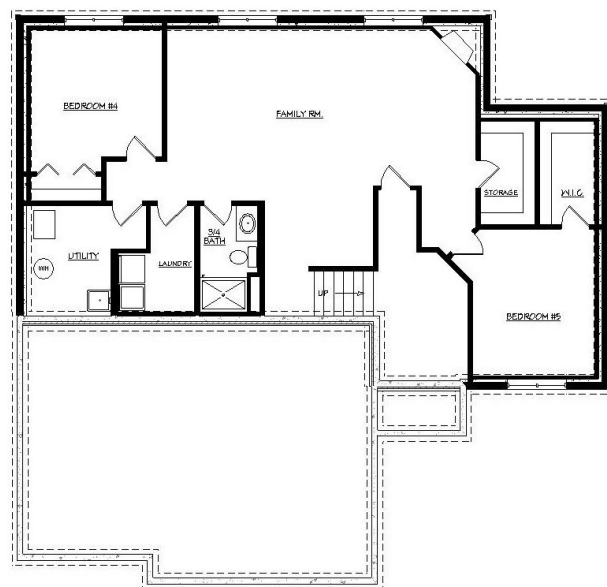

THE BELLEVUE

2,742 Sq.Ft. - 5 Bedroom 3 Bath

This practical designed split level includes 5 large bedrooms with 3 baths. The spacious master bedroom includes a walk in closet and 3/4 master bath. Spacious main floor living area with a large family room, dinette and eat-in kitchen area and much more!! Lower level has 2 bedrooms, family room w/gas fireplace, and 3/4 bath. This home includes sod and a generous landscape, lighting, carpet and appliance allowance. A great use of square footage.

INCLUDED FEATURES:

- Covered Front Porch
- Oversized 3 Car Garage
- 8' Ceilings Main Level
- Stainless Appliances
- Wide White Enameled Trim
- 2-Panel White Doors
- Brushed Nickel Hardware
- Luxury vinyl plank flooring
- Covered cedar deck
- High efficiency Furnace