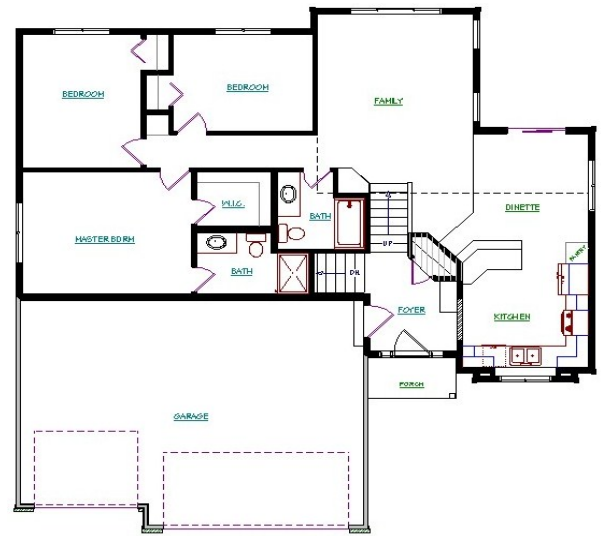

THE BELLEVUE

1,362 Sq.Ft. - 3 Bedroom 1-3/4 Bath

This practical designed split level includes 3 large bedrooms with 1-3/4 baths including a 3/4 master shower. The spacious master bedroom includes a walk in closet. Spacious main floor living area with a large family room, dinette and eat-in kitchen area and much more!! A great use of square footage.

INCLUDED FEATURES:

- Covered Front Porch
- Oversized 3 Car Garage
- 9' Ceilings Main Level
- Black Appliances
- Wide White Enamelled Trim
- 2-Panel White Doors
- Brushed Nickel Hardware
- Complete Landscape Package
- Fully Sodded Yard with Irrigation System