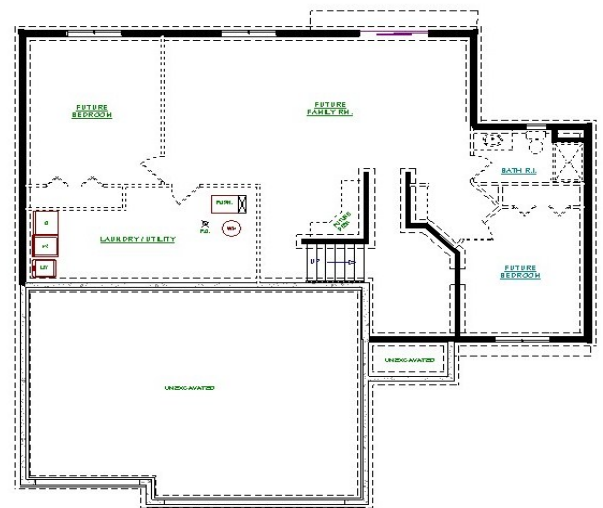

THE BELLEVUE

1,362 Sq.Ft. - 3 Bedroom 1-3/4 Bath

This practical designed split level includes 3 large bedrooms with 1-3/4 baths including a 3/4 master shower. The spacious master bedroom includes a walk in closet. Spacious main floor living area with a large family room, dinette and eat-in kitchen area and much more!! A great use of square footage.

INCLUDED FEATURES:

- Covered Front Porch
- Oversized 3 Car Garage
- 9' Ceilings Main Level
- Black Appliances
- Wide White Enamelled Trim
- 2-Panel White Doors
- Brushed Nickel Hardware
- Complete Landscape Package
- Fully Sodded Yard with Irrigation System