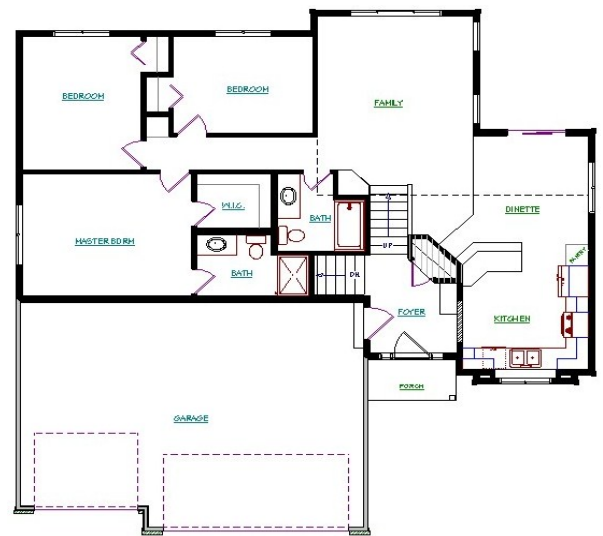

## **THE BELLEVUE**

1,362 Sq.Ft. - 3 Bedroom 1-3/4 Bath

This practical designed split level includes 3 large bedrooms with 1-3/4 baths including a 3/4 master shower. The spacious master bedroom includes a walk in closet. Spacious main floor living area with a large family room, dinette and eat-in kitchen area and much more!! A great use of square footage.

### ***INCLUDED FEATURES:***

- Covered Front Porch
- Oversized 3 Car Garage
- 9' Ceilings Main Level
- Black Appliances
- Wide White Enamelled Trim
- 2-Panel White Doors
- Brushed Nickel Hardware
- Complete Landscape Package
- Fully Sodded Yard with Irrigation System