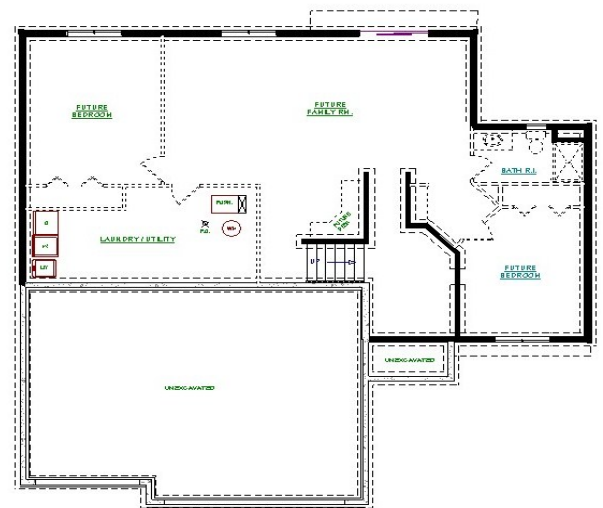

## **THE BELLEVUE**

1,362 Sq.Ft. - 3 Bedroom 1-3/4 Bath

This practical designed split level includes 3 large bedrooms with 1-3/4 baths including a 3/4 master shower. The spacious master bedroom includes a walk in closet. Spacious main floor living area with a large family room, dinette and eat-in kitchen area and much more!! A great use of square footage.

### ***INCLUDED FEATURES:***

- Covered Front Porch
- Oversized 3 Car Garage
- 9' Ceilings Main Level
- Black Appliances
- Wide White Enamelled Trim
- 2-Panel White Doors
- Brushed Nickel Hardware
- Complete Landscape Package
- Fully Sodded Yard with Irrigation System